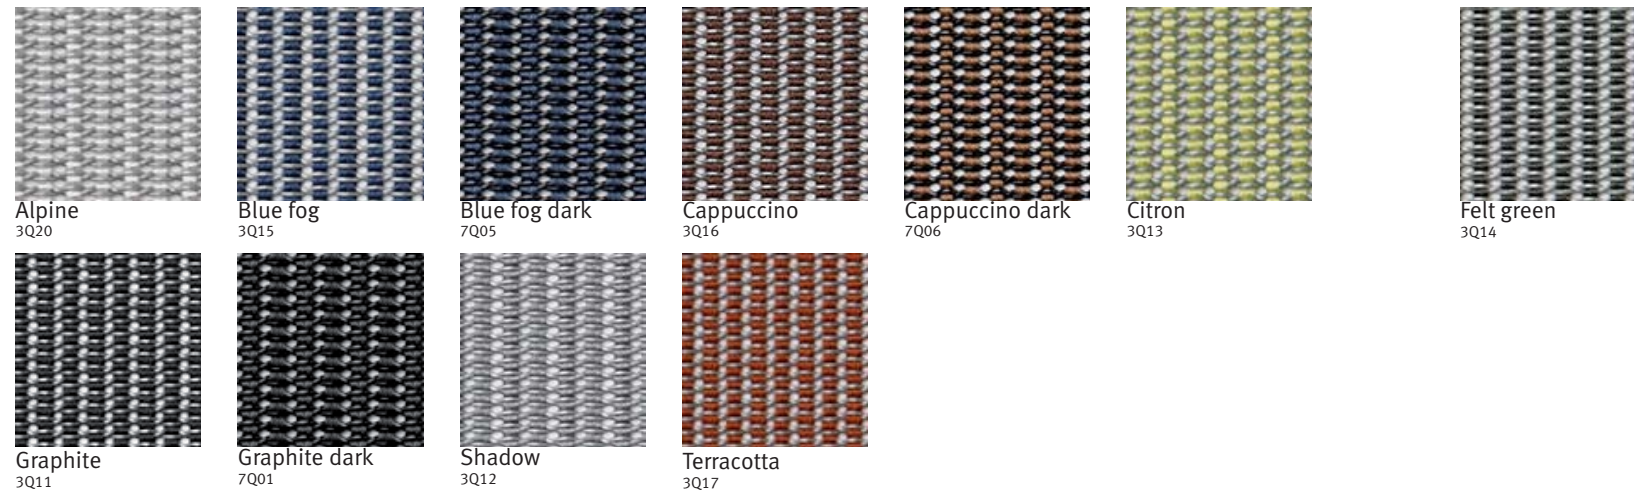

Mirra colour choices

Armpad finish colour options

Base / frame finish colour options

AireWeave® seat colour options