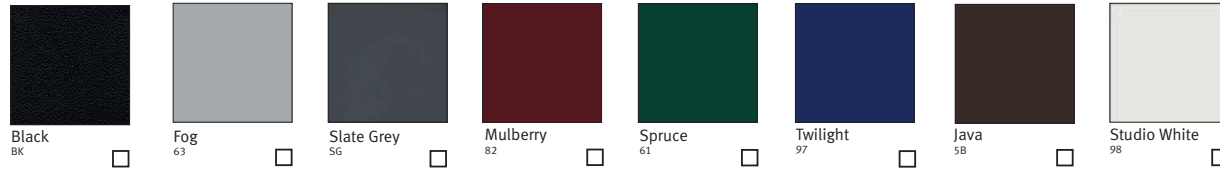

Sayl Colour Choices

Task chair / Visitor chair

Base finish colour options

Back finish: 3D intelligent™ suspension colour options

Back frame finish colour options

Back finish: plastic finish colour options

Armpad finish colour options

Unity upholstery colour options *

X-treme plus upholstery colour options *

*For the full range of fabric colours please refer to the fabric shade cards of Phoenix, Unity and X-treme plus.

Phoenix upholstery colour options *

Colour samples are limited by the printing process and are indicative only.