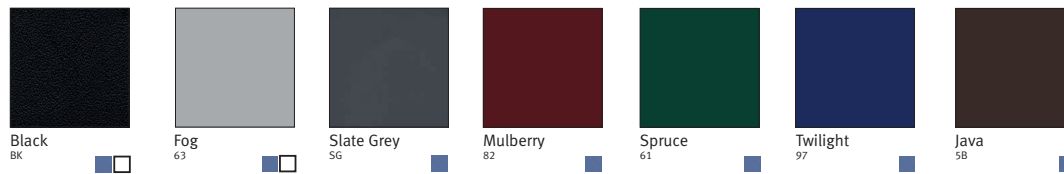

Sayl Colour Choices

Task chair / Visitor chair

Base finish colour options

Back finish: 3D intelligent™ suspension colour options

Back frame finish colour options

Back finish: plastic finish colour options

Armpad finish colour options

Unity upholstery colour options *

X-treme plus upholstery colour options *

*For the full range of fabric colours please refer to the fabric shade cards of Phoenix, Unity and X-treme plus.

Phoenix upholstery colour options *

Colour samples are limited by the printing process and are indicative only.