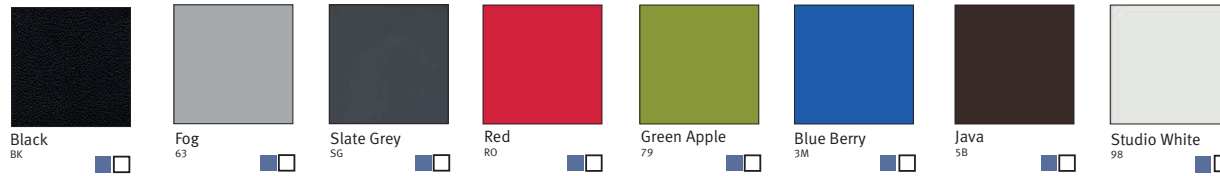

Sayl Colour Choices

Task chair / Visitor chair

Base finish colour options

Back finish: 3D intelligent™ suspension colour options

Back frame finish colour options

Back finish: plastic finish colour options

Armpad finish colour options

Unity upholstery colour options *

X-treme plus upholstery colour options *

*For the full range of fabric colours please refer to the fabric shade cards of Phoenix, Unity and X-treme plus.

Phoenix upholstery colour options *

Colour samples are limited by the printing process and are indicative only.