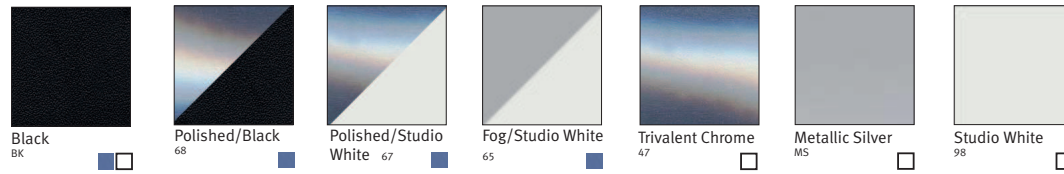

Sayl Colour Choices

Task chair / Visitor chair

Base finish colour options

Back finish: 3D intelligent™ suspension colour options

Back frame finish colour options

Back finish: plastic finish colour options

Armpad finish colour options

Unity upholstery colour options *

X-treme plus upholstery colour options *

*For the full range of fabric colours please refer to the fabric shade cards of Phoenix, Unity and X-treme plus.

Phoenix upholstery colour options *

Colour samples are limited by the printing process and are indicative only.