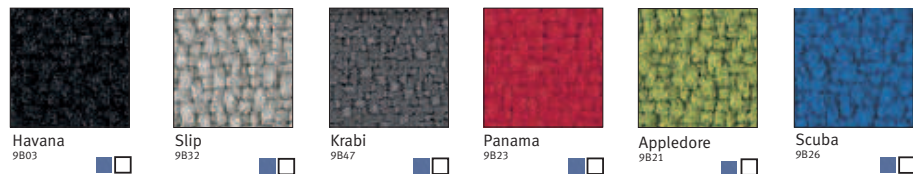

Sayl Colour Choices

Task chair / Visitor chair

Base finish colour options

Back finish: 3D intelligent™ suspension colour options

Back frame finish colour options

Back finish: plastic finish colour options

Armpad finish colour options

Unity upholstery colour options *

X-treme plus upholstery colour options *

*For the full range of fabric colours please refer to the fabric shade cards of Phoenix, Unity and X-treme plus.

Phoenix upholstery colour options *

Colour samples are limited by the printing process and are indicative only.