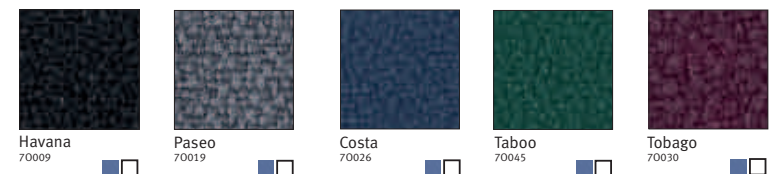

Sayl Colour Choices

Task chair / Visitor chair

Base finish colour options

Back finish: 3D intelligent™ suspension colour options

Back frame finish colour options

Back finish: plastic finish colour options

Armpad finish colour options

Unity upholstery colour options *

X-treme plus upholstery colour options *

*For the full range of fabric colours please refer to the fabric shade cards of Phoenix, Unity and X-treme plus.

Phoenix upholstery colour options *

Colour samples are limited by the printing process and are indicative only.