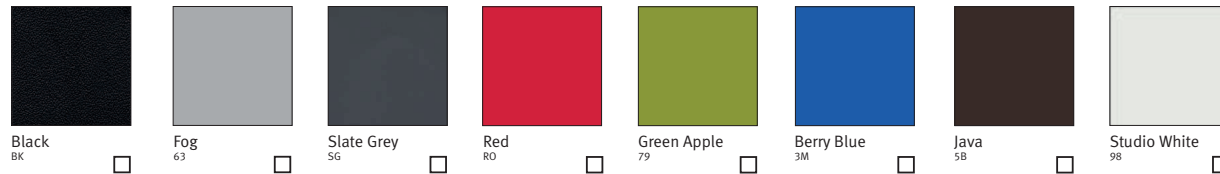

Sayl Colour Choices

Task chair / Visitor chair

Base finish colour options

Back finish: 3D intelligent™ suspension colour options

Back frame finish colour options

Back finish: plastic finish colour options

Armpad finish colour options

Unity upholstery colour options *

X-treme plus upholstery colour options *

*For the full range of fabric colours please refer to the fabric shade cards of Phoenix, Unity and X-treme plus.

Phoenix upholstery colour options *

Colour samples are limited by the printing process and are indicative only.