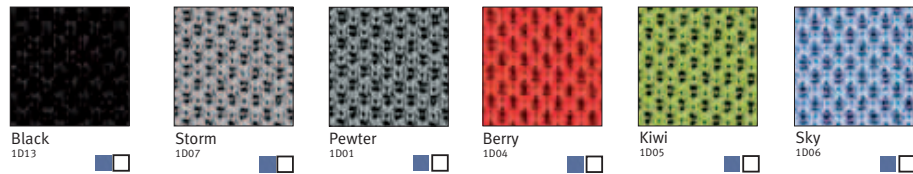

Sayl Colour Choices

Task chair / Visitor chair

Base finish colour options

Back finish: 3D intelligent™ suspension colour options

Back frame finish colour options

Back finish: plastic finish colour options

Armpad finish colour options

Unity upholstery colour options *

X-treme plus upholstery colour options *

*For the full range of fabric colours please refer to the fabric shade cards of Phoenix, Unity and X-treme plus.

Phoenix upholstery colour options *

Colour samples are limited by the printing process and are indicative only.